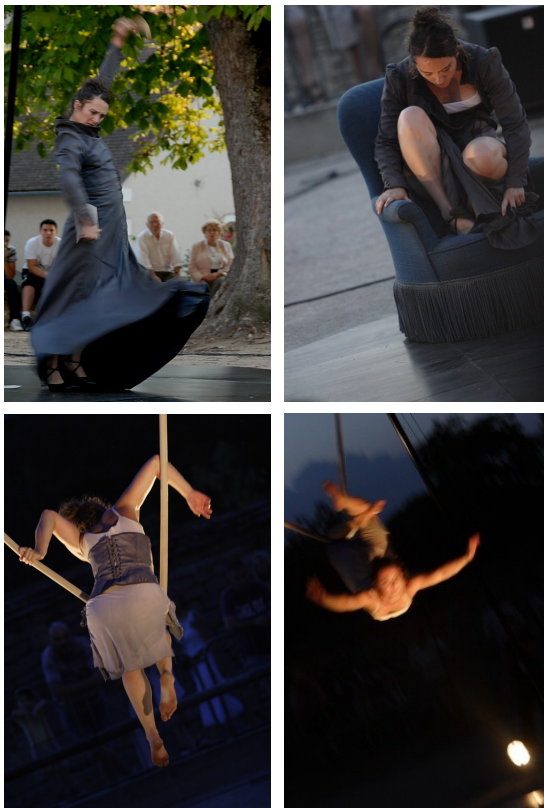

# Soi(e)

A life,  
a step,  
each day closer  
each one of us..

- Solo -

Crédit photo : Stéphane CASALI - Photos de Scène

[ dance and cloud swing  
for Street Arts ]

# [ Synopsis ]

One is gently transported deeper into the intimest deep inside through this  
woman's deliberate and lyrical flight  
until hope and signs of potential are rekindled within us all.

One by one her senses finally awaken,  
when all portends to the contrary.  
Little by little she manages to unburden herself of the weight of her destiny  
which had always kept her down and paralysed the veryheart of her being;  
she then forsees hope and can finally soar,  
taking flight, soothed and lighter than ever before  
ready now to reveal to the world a whole new self...

Discover “Soi(e)” around the corner of a street...

Inspired by everyday life of,  
this character will inevitably evoke in each one of us  
something familiar.

Thus,  
on the same wavelength,  
we find ourselves,  
rocked by the magical melodies  
"Fratres" by Arvo Pärt  
and "Scene from a Mirage" by Guy Klucevsek,  
touching for one moment the very essence of things.